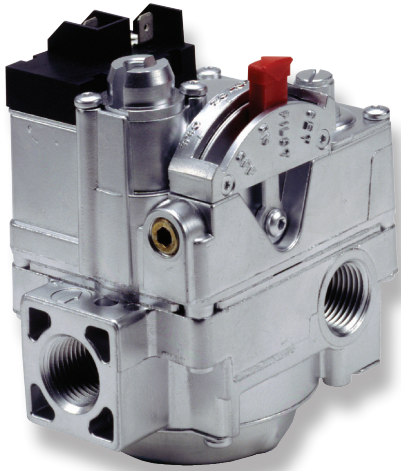

## 720 SERIES

## 24 VOLT DUAL GAS VALVES

The Robertshaw® 720 Series 24 Volt Dual Gas Valve is a six-function gas valve incorporating a manual valve, safety shut-off magnet, dual automatic valves, main gas regulator, and pilot adjustment. Models are available with and without a pressure regulator. Uni-Kit® models are factory set at 3.5" WC for natural gas, but can be converted to LP by installing the regulator conversion kit included.

The wiring connections, manual selector and adjustments are easily accessible on top of the valve. With a 3-9/16" swing radius, the 720 Series lends itself well to replacing many OEM valves. Valve can be mounted in any position except upside down.

### Features and Benefits

- Gas cock dial marking Off - Pilot - On
- Pilot outlet 1/4" tubing
- Ambient temperature of -40°F to 175°F
- Combination screw/spade terminal type
- Maximum inlet pressure 14" WC (0.5 PSI)
- Standard NEMA terminals
- Inlet filtered screen
- Various gas types: natural, manufactured, mixed, LP, and LP/air mixtures
- Multiple actuators available
- RoHS compliant