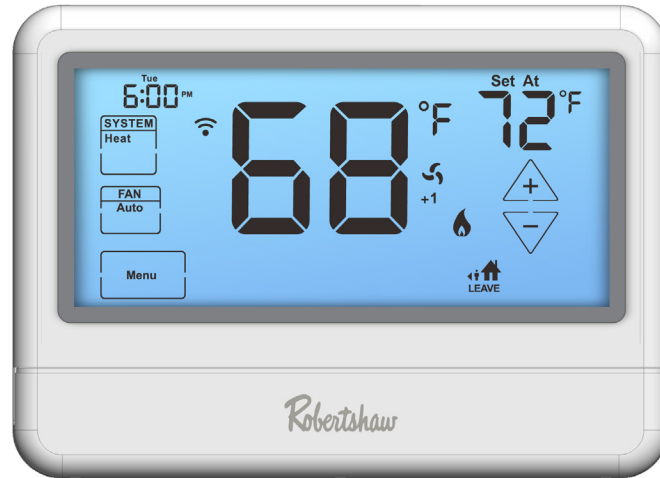

# RS10420T

Programmable WiFi Thermostat  
Multi-Stage – 4 Heat / 2 Cool

Robertshaw

## Description

Contractors can offer owners easy, yet powerful and reliable multi-stage temperature control in a simple, modern design with the RS10420T programmable wall thermostat.

## Features and Benefits

- 7-day programmable
- Large 12.9-square-inch blue backlit touchscreen display
- Auto changeover
- WiFi- / smartphone-accessible using Robertshaw app for iOS or Android
- Alexa-compatible
- C-wire required
- Heat pump-compatible: auxiliary/emergency heat
- Auto changeover
- Adjustable temperature differential (swing)
- Filter change reminder (selectable on/off)
- Adjustable heat and cool setpoint limits
- IAQ Mode (selectable number of cycles and duration)
- Simplify installation with our push-in terminals
- Secure your device with the Keypad Lock feature